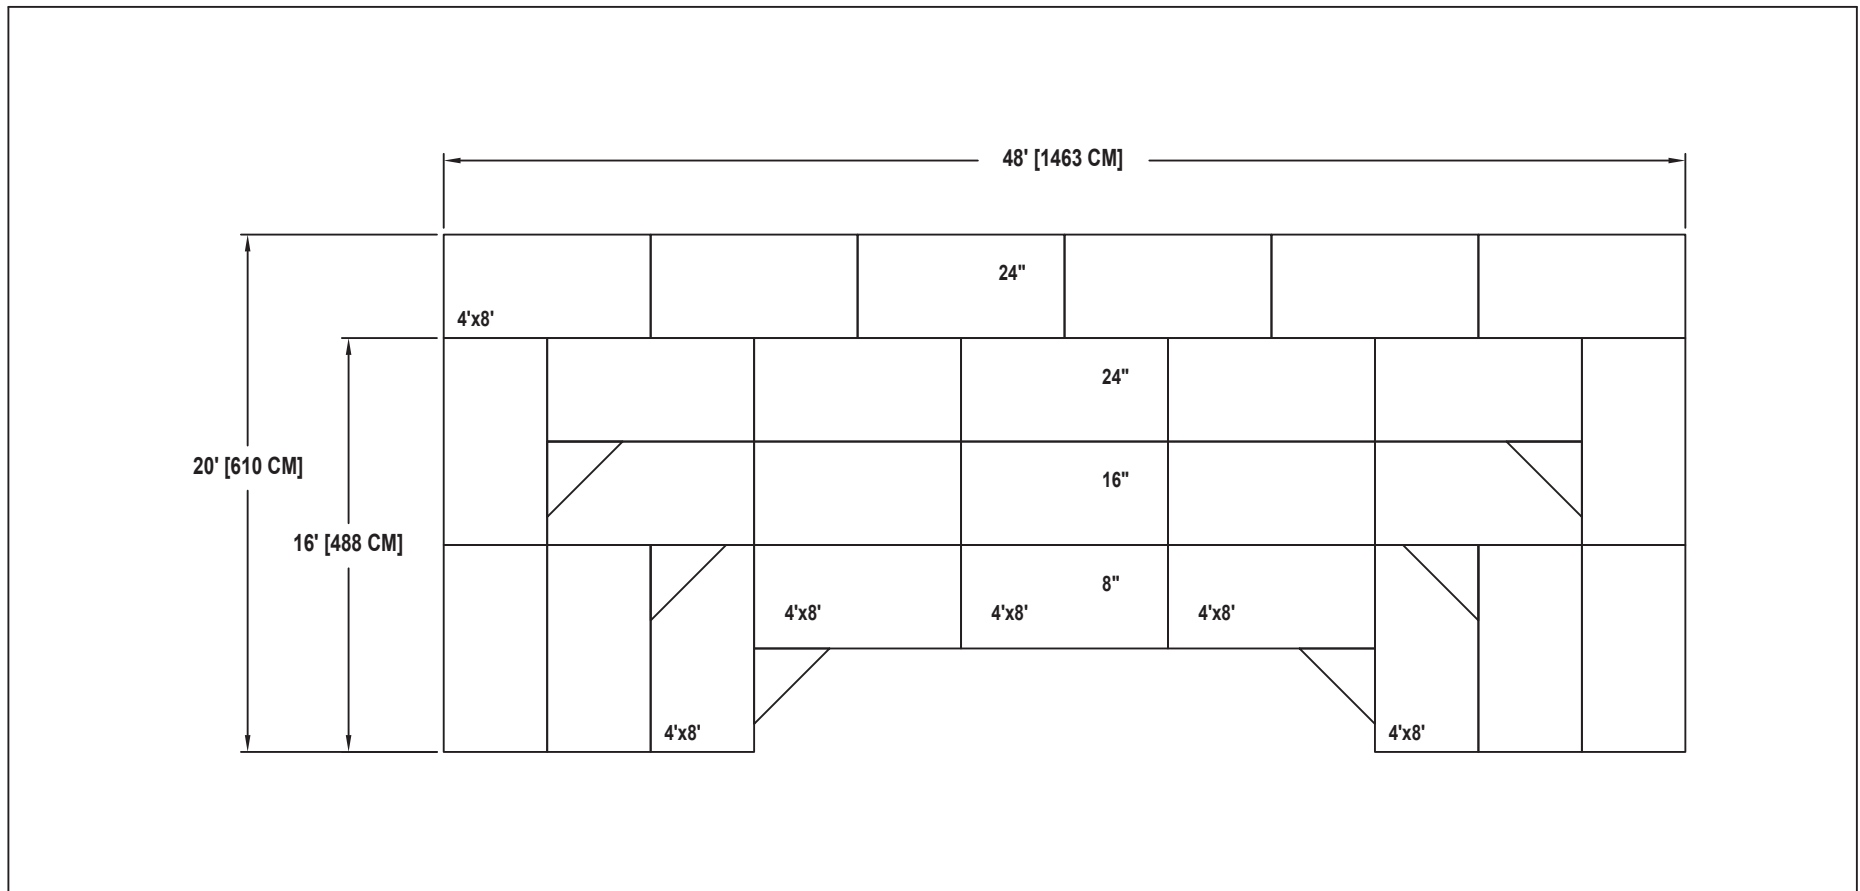

BAND / ORCHESTRA RECTANGULAR RISER SET NO. 245 WITH NO. 16 EXTENSION

SEATING CAPACITY NOT USING THE FLOOR, 63 (SEATS 85 WITH EXTENSION).
SEATING CAPACITY WITH ONE ROW ON THE FLOOR, 72 (SEATS 94 WITH EXTENSION).
SEATING CAPACITY IS BASED ON 32" CHAIR SPACING.